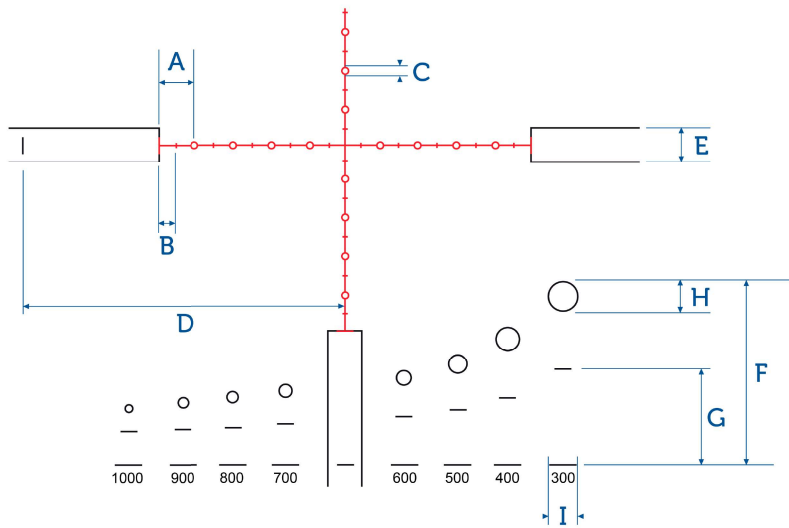

## MilDot 2

RD illuminated.

Tactical ranging MilDot2 for increased accuracy and precision.

ZD 6-24x56 RD

	Dimensions				
	cm/100m	in/100yd	MOA	mRad	Power
A, E, I	10,0	3,60	3,44	1,00	12x
B	5,0	1,80	1,72	0,50	12x
C	2,0	0,72	0,69	0,20	12x
D	100,0	36,00	34,38	10,00	12x
F	182,0	65,52	62,57	18,20	12x
G	100,0	36,00	34,38	10,00	12x
H	25,0	9,00	8,59	2,50	12x

Dim F,G, H are in m/distance (seen in the bottom of ranging scale).