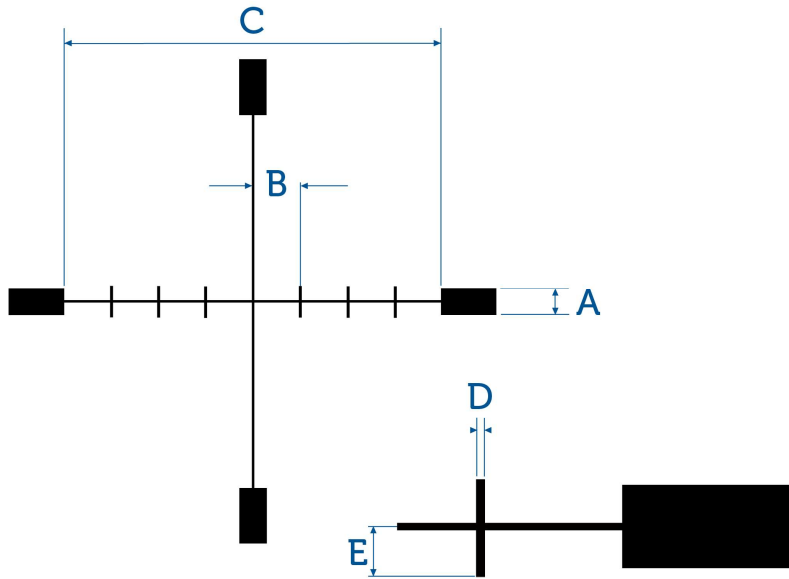

Windmax 8

The Windmax 8 reticle features 2 MOA graduated marks on the left and right stadia for wind hold offs at different distance. Hold offs provide for up to 8 MOA of wind correction. Available in MeoPro 6.5-20x50 SFP riflescopes.

MeoPro 6.5-20x50
MeoPro 6.5-20x50 Target

	Dimensions				
	cm/100m	in/100yd	MOA	mRad	Power
A	4,1	1,47	1,40	0,41	14x
B	5,8	2,09	2,00	0,58	14x
C	46,5	16,76	16,00	4,65	14x
D	0,6	0,21	0,20	0,06	14x
E	2,0	0,73	0,70	0,20	14x