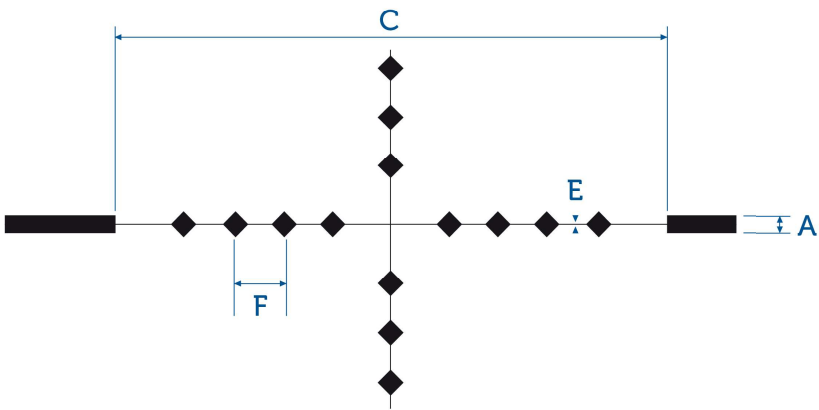

MilDot

Originally used by the Marines this reticle is useful for estimating range, hold-over and windage. For long distance target shooters and hunters needing basic ranging capability.

MeoPro 6-18x50
MeoStar R1 4-16x44

	Dimensions				
	cm/100m	in/100yd	MOA	mRad	Power
A	5,0	1,80	1,72	0,50	max
C	100,0	36,00	34,38	10,00	max
E	0,3	0,11	0,10	0,03	max
F	10,0	3,60	3,44	1,00	max